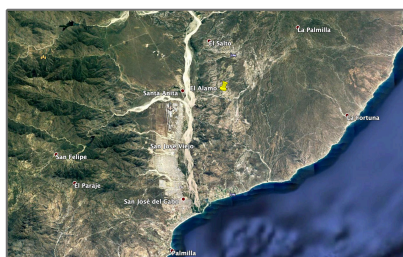

El Alamo

- San Jose del Cabo

Basic Details

Property Type: **Land**

Listing Type: **For Sale**

MLS Number: **19-1250**

Price: **$7,500,000**

Lot Area: **4,920,070 m²**

Country: **MX**

Zone: **San Jose del Cabo**

Area: **SJD-Centro**

Subdivision: **SJD above
1:General**

Address Map

Street: **1.5 KM fro Airport**

Longitude: **W110° 21' 29.9"**

Latitude: **N23° 10' 33.9"**

Agent Info

No Image

Baja Properties

www.bajaproperties.com

+52 (624) 142-0988

(619) 819-5177

+52 (624) 142-0987

leads@bajaproperties.com

marketing@bajaproperties.com