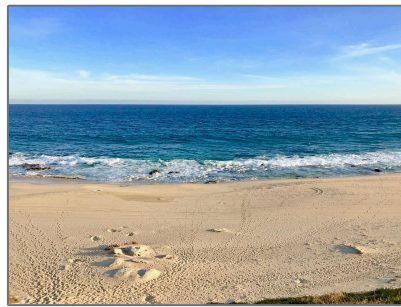

- East Cape

Basic [Details](#)

Property Type:	Land
Listing Type:	For Sale
MLS Number:	19-322
Price:	$650,000
Lot Area:	3,742.98 m²
Country:	MX
Zone:	East Cape
Area:	East Cape South
Subdivision:	Playa Tortuga

Address [Map](#)

Street:	Playa Tortuga, Mza 1, Lot #14
Longitude:	W110° 27' 45.6"
Latitude:	N23° 6' 33.9"

Agent [Info](#)

Features

View:

[Oceanfront](#)