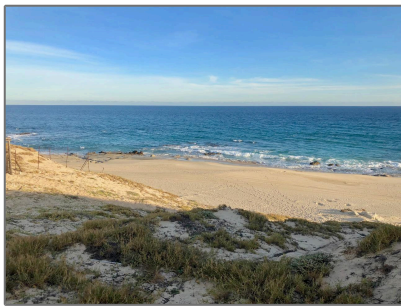

- East Cape

Basic [Details](#)

Property Type:	Land
Listing Type:	For Sale
MLS Number:	19-322
Price:	$650,000
Lot Area:	3,742.98 m²
Country:	MX
Zone:	East Cape
Area:	East Cape South
Subdivision:	Playa Tortuga

Address [Map](#)

Street:	Playa Tortuga, Mza 1, Lot #14
Longitude:	W110° 27' 45.6"
Latitude:	N23° 6' 33.9"

Agent [Info](#)

Features

View:

[Oceanfront](#)