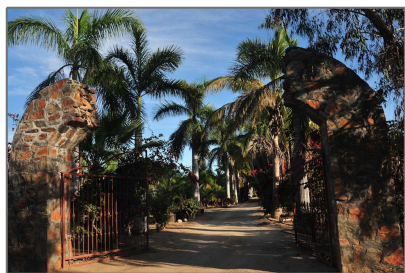

Huerta del Pacifico

- Pacific

Basic Details

Property Type: **Land**

Listing Type: **For Sale**

MLS Number: **19-132**

Price: **\$172,000**

Lot Area: **3,389 m²**